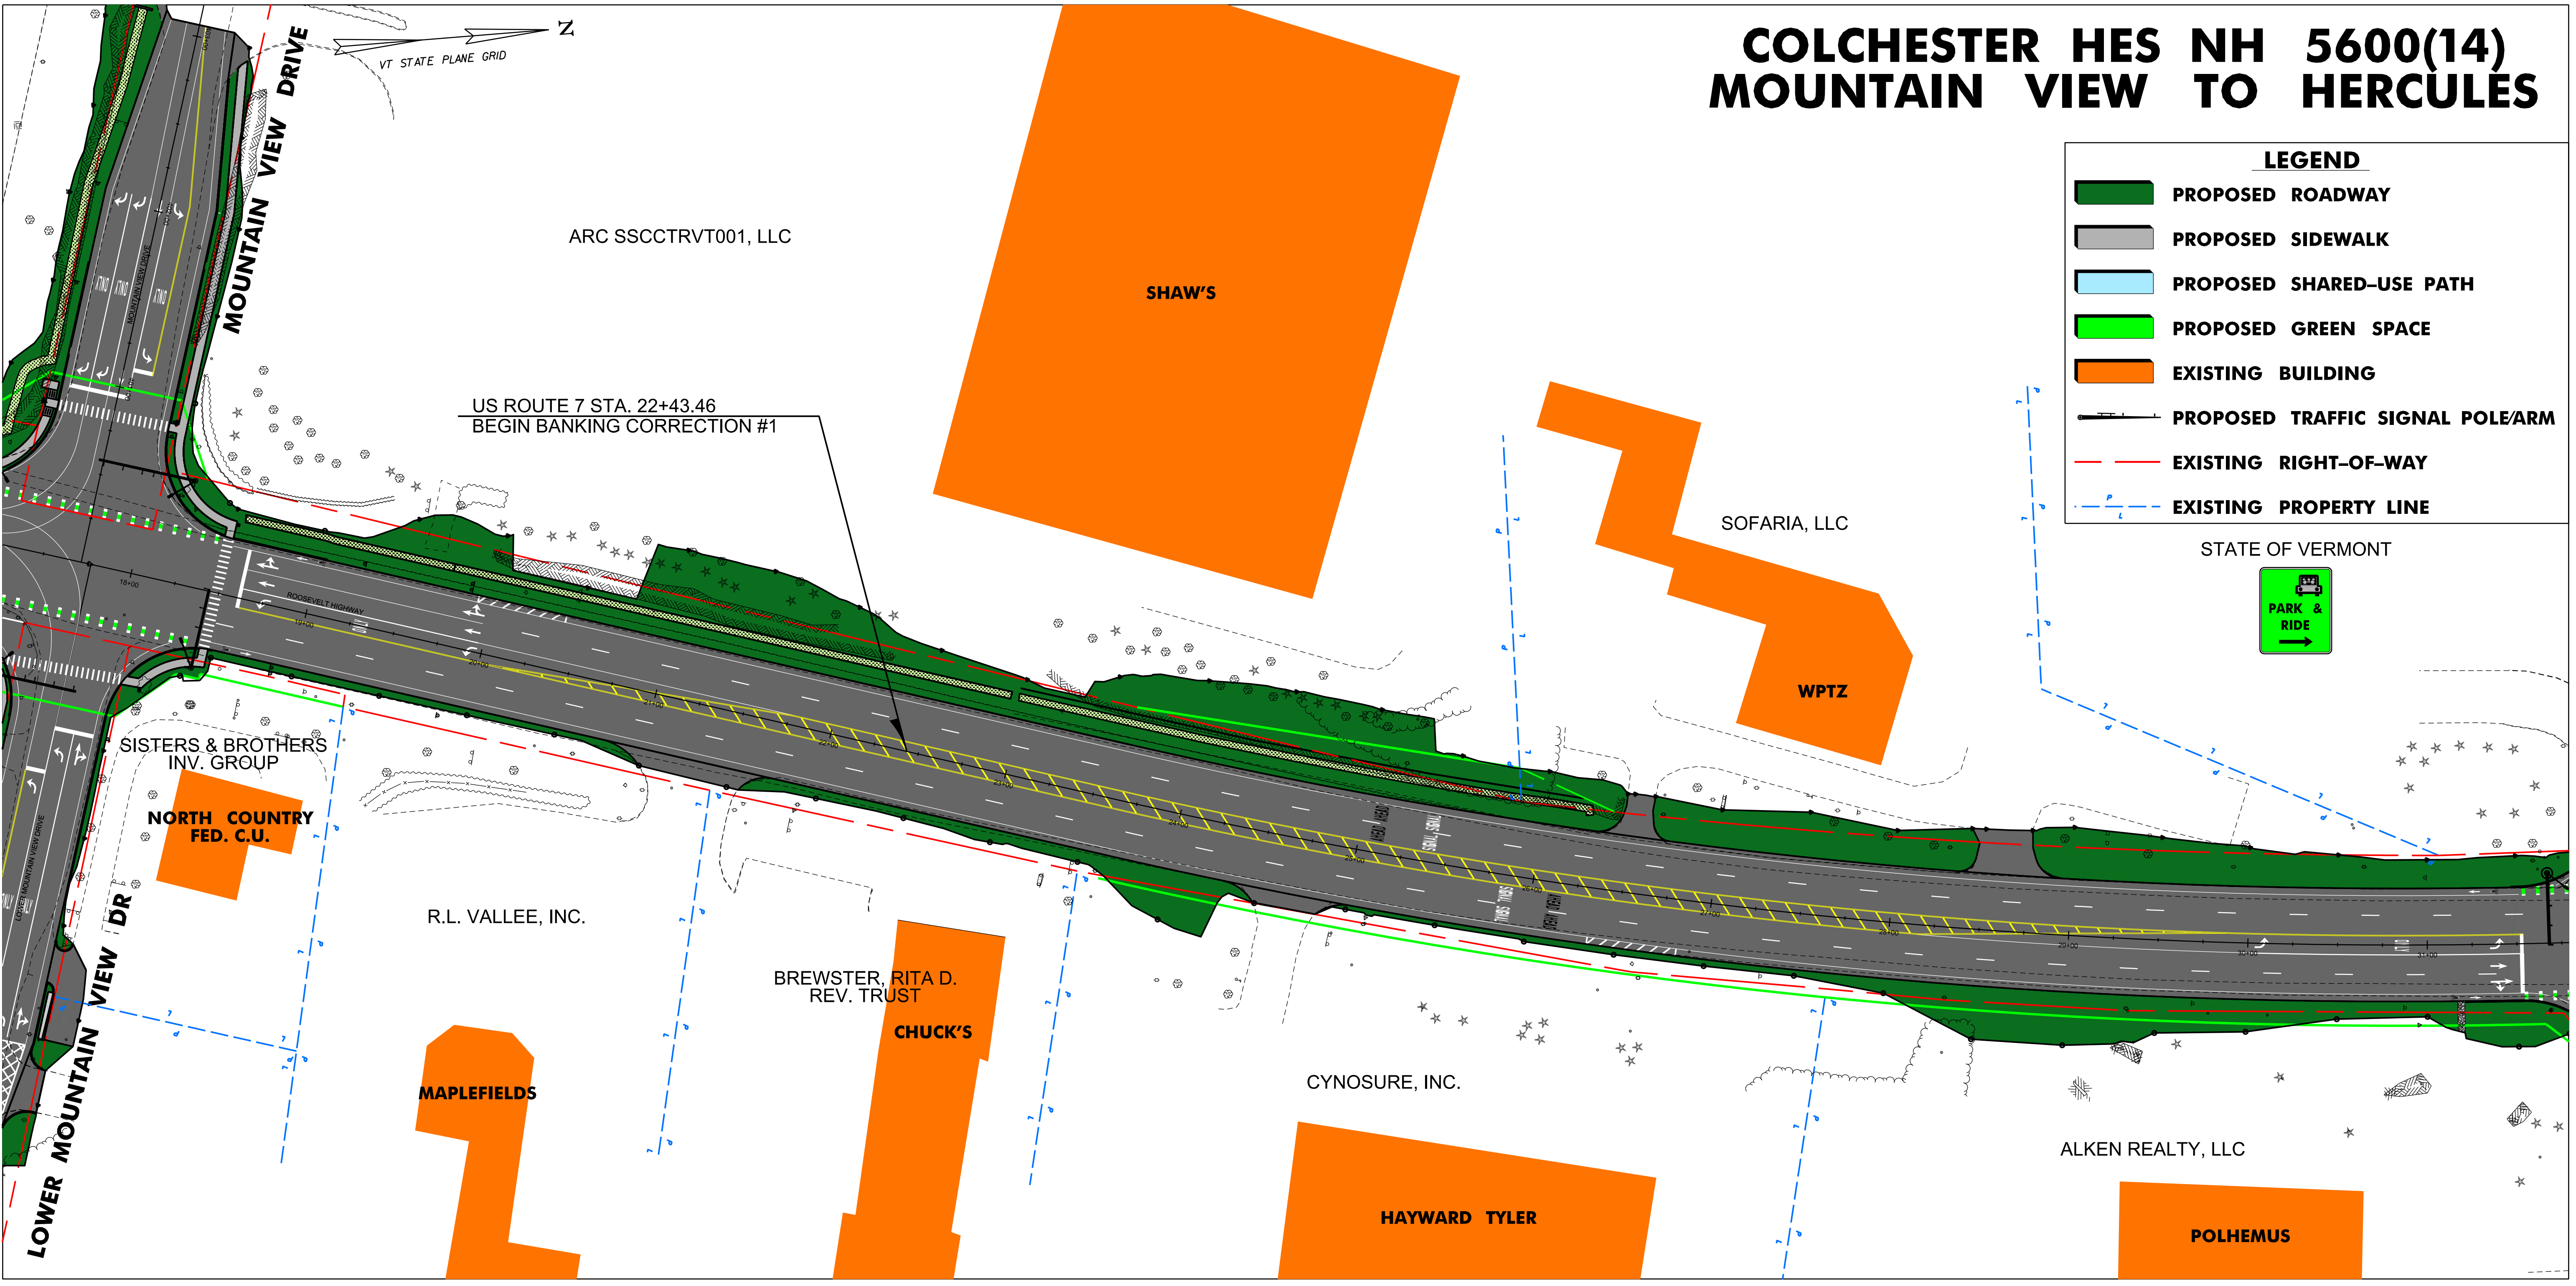

COLCHESTER HES NH 5600(14) MOUNTAIN VIEW TO HERCULES

LEGEND

	PROPOSED ROADWAY
	PROPOSED SIDEWALK
	PROPOSED SHARED-USE PATH
	PROPOSED GREEN SPACE
	EXISTING BUILDING
	PROPOSED TRAFFIC SIGNAL POLE/ARM
	EXISTING RIGHT-OF-WAY
	EXISTING PROPERTY LINE

STATE OF VERMONT